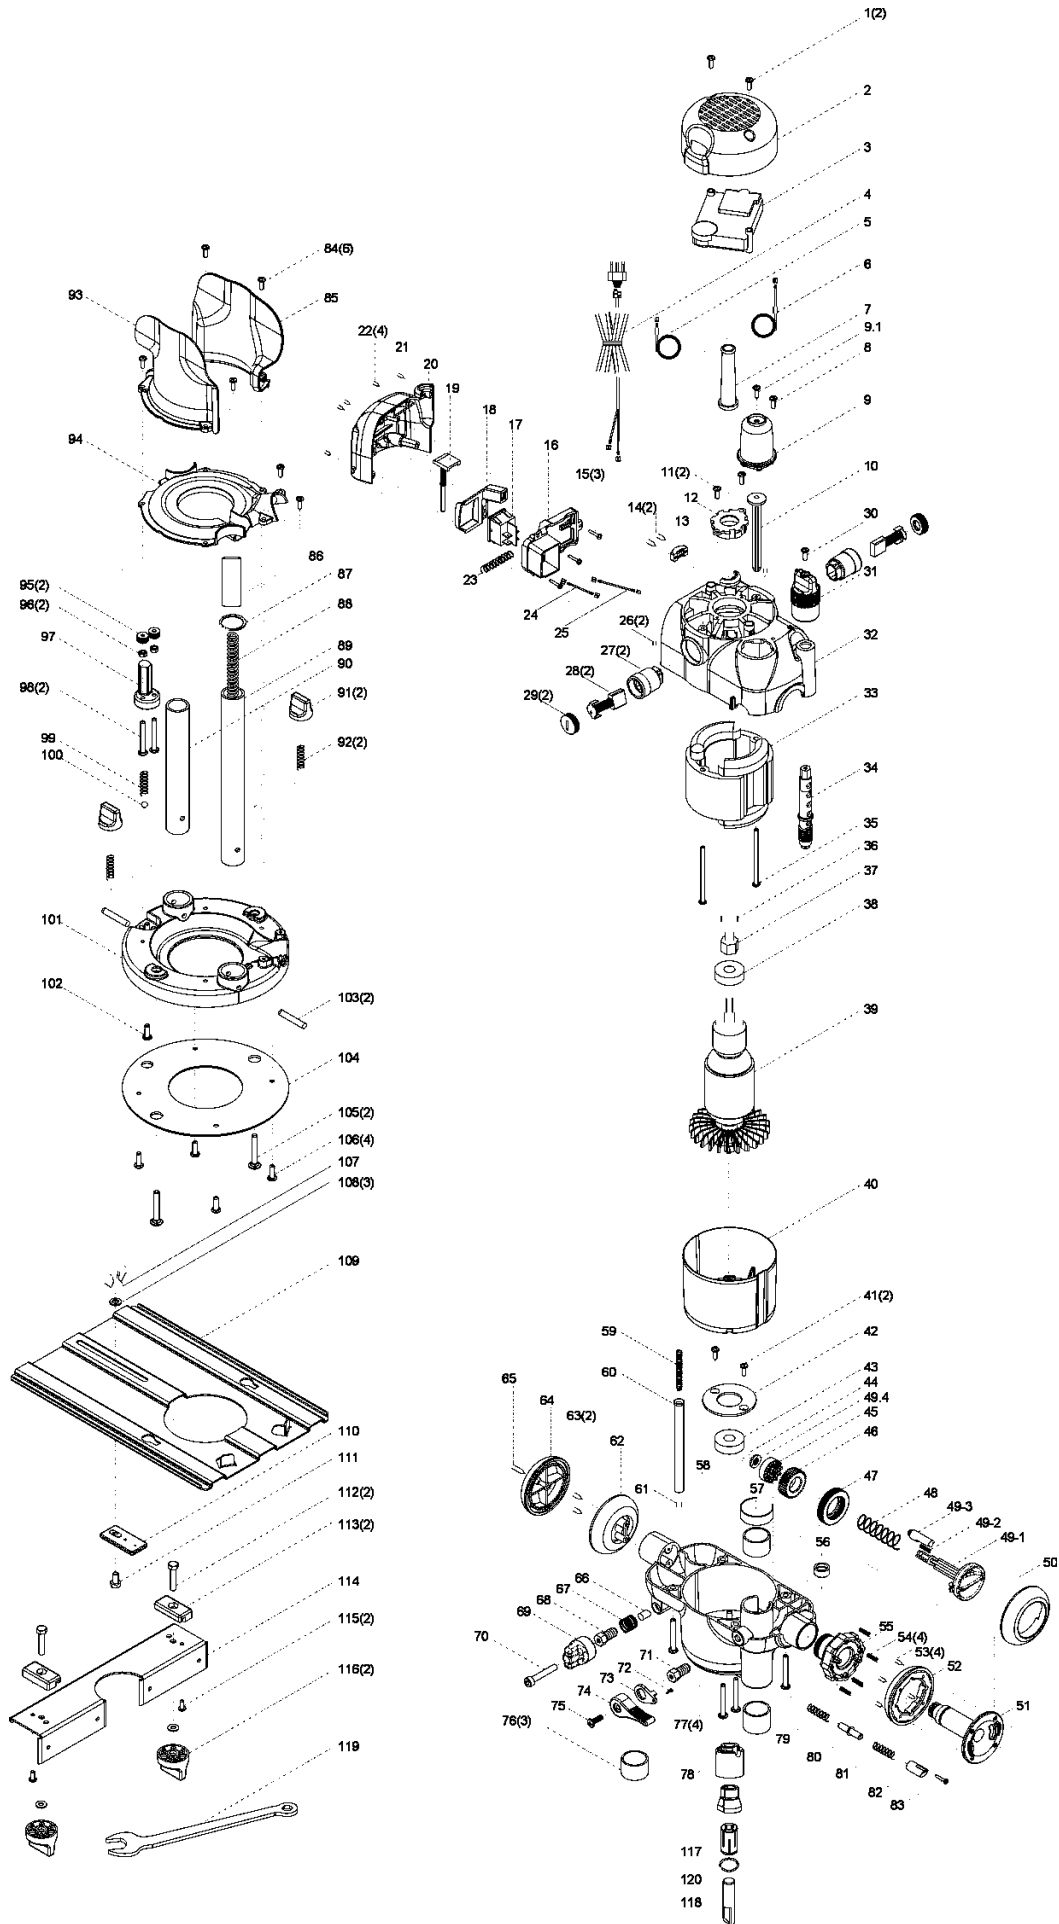

triton 1/2" Precision Router SPARE PARTS LISTING

Item No.	Part No.	Description	Item No.	Part No.	Description
1	TRA067	Screw, motor top cover	57, 58, 76	TRA052	Lower motor body & bush assembly
2	TRA007	Motor top cover	59	TRA092	Spring, depth stop
3	TRA027	Speed controller	60	TRA033	Depth stop tube
4	TRC057	Plug and cord	61	TRA058	Plug, depth stop tube
5	TRA068	Brush connection B	62	TRA046	Fixed handle inner
6	TRA069	Brush connection A	63	TRA093	Screw, fixed handle inner
7	TRA018	Cord relief	64	TRA045	Fixed handle outer
8, 9 & 10	TRA136	Rack post guide assembly	65	TRA094	Screw, fixed handle outer
11	TRA071	Screw, upper armature bearing plate	66	TRA032	Depth stop brass plug
12	TRA016	Upper armature bearing plate	67	TRA133	Depth stop knob spring
13	TRA017	Cord restraint	68,69&70	TRA134	Depth knob assembly
14	TRA072	Screw, cord restraint	71	TRA049	Bolt, plunge lock
15,16,17,18,20,23	TRA135	Switch Assembly	72	TRA098	Screw, plunge lock lever plate
19	TRA034	Guide, depth stop spring	73	TRA050	Plate, plunge lock lever
21	TRA074	Screw, switch cover, short	74	TRA048	Plunge lock lever
22	TRA075	Screw, switch cover, long	75	TRA099	Screw, plunge lock lever
24	TRA077	Connecting wire, brown	77	TRA101	Screw, motor body
25	TRA078	Connecting wire, blue	78	TRA013	Chuck Assembly
26	TRA079	Screw, brush holder	79	TRA104	Spring, shaft lock (inner)
27	TRA056	Brush holder	80	TRA026	Pin, shaft lock
28	TRA055	Brush	81	TRA105	Spring, shaft lock (outer)
29	TRA080	Cap, brush holder	82	TRA025	Button, shaft lock
30	TRA081	Screw, micro adjust knob	83	TRA106	Screw, shaft lock button
31	TRA035	Micro adjust knob	84	TRA107	Screw, chip shield
32	TRA005	Upper motor body	85	TRA022	Chip shield, rear
33	TRA003	Field	86	TRA108	Liner, rack post
34	TRA036	Worm shaft, metric	87	TRA109	Snap ring, rack post
35	TRA082	Screw, field	88	TRA110	Spring, rack post
36&37	TRA127	Magnet ring & mount assembly	91	TRA064	Knob, fence attachment
38	TRA085	Upper armature bearing	92	TRA111	Spring, fence attachment knob
39	TRA002	Armature	93	TRA021	Chip shield, front
40	TRA024	Fan shroud	94	TRA023	Vacuum shield
41	TRA086	Screw, lower armature bearing plate	95	TRA030	Turret wheel
42	TRA015	Lower armature bearing plate	96	TRA112	Nut, turret wheel
43	TRA014	Lower armature bearing	97	TRC028	Turret
44	TRA087	E ring	98	TRA113	Screw, turret wheel
45	TRA044	Clutch plate	99	TRA114	Spring, turret
46	TRA043	Plunge pinion	100	TRA029	Turret detent ball
47	TRA037	Worm wheel, metric	89,90,101,103	TRA125	Base & post assembly
48	TRA088	Spring, plunge selector	102	TRA115	Screw, turret pivot
49.1	TRA040	Plunge selector	104	TRA009	Base plate
49.2	TRA132	Spring	105	TRA117	Coach bolt, fence attachment
49.3	TRA131	Plunge selector rear	106	TRA118	Screw. baseplate
50	TRA038	Plunge handle outer	107 to 111	TRA128	Fence plate & circle cutter assembly
51	TRA041	Plunge handle shaft	112 to 116	TRA126	Fence assembly
52	TRA039	Plunge handle inner	117	TRA129	1/4" reduction collet
53	TRA089	Screw, plunge handle	118	TRA124	1/2" cutter
54	TRA090	Spring, release ring	119	TRA066	Spanner
55	TRA042	Release ring	-	PUA526	Instruction Manual
56	TRA047	Bush, metric worm			